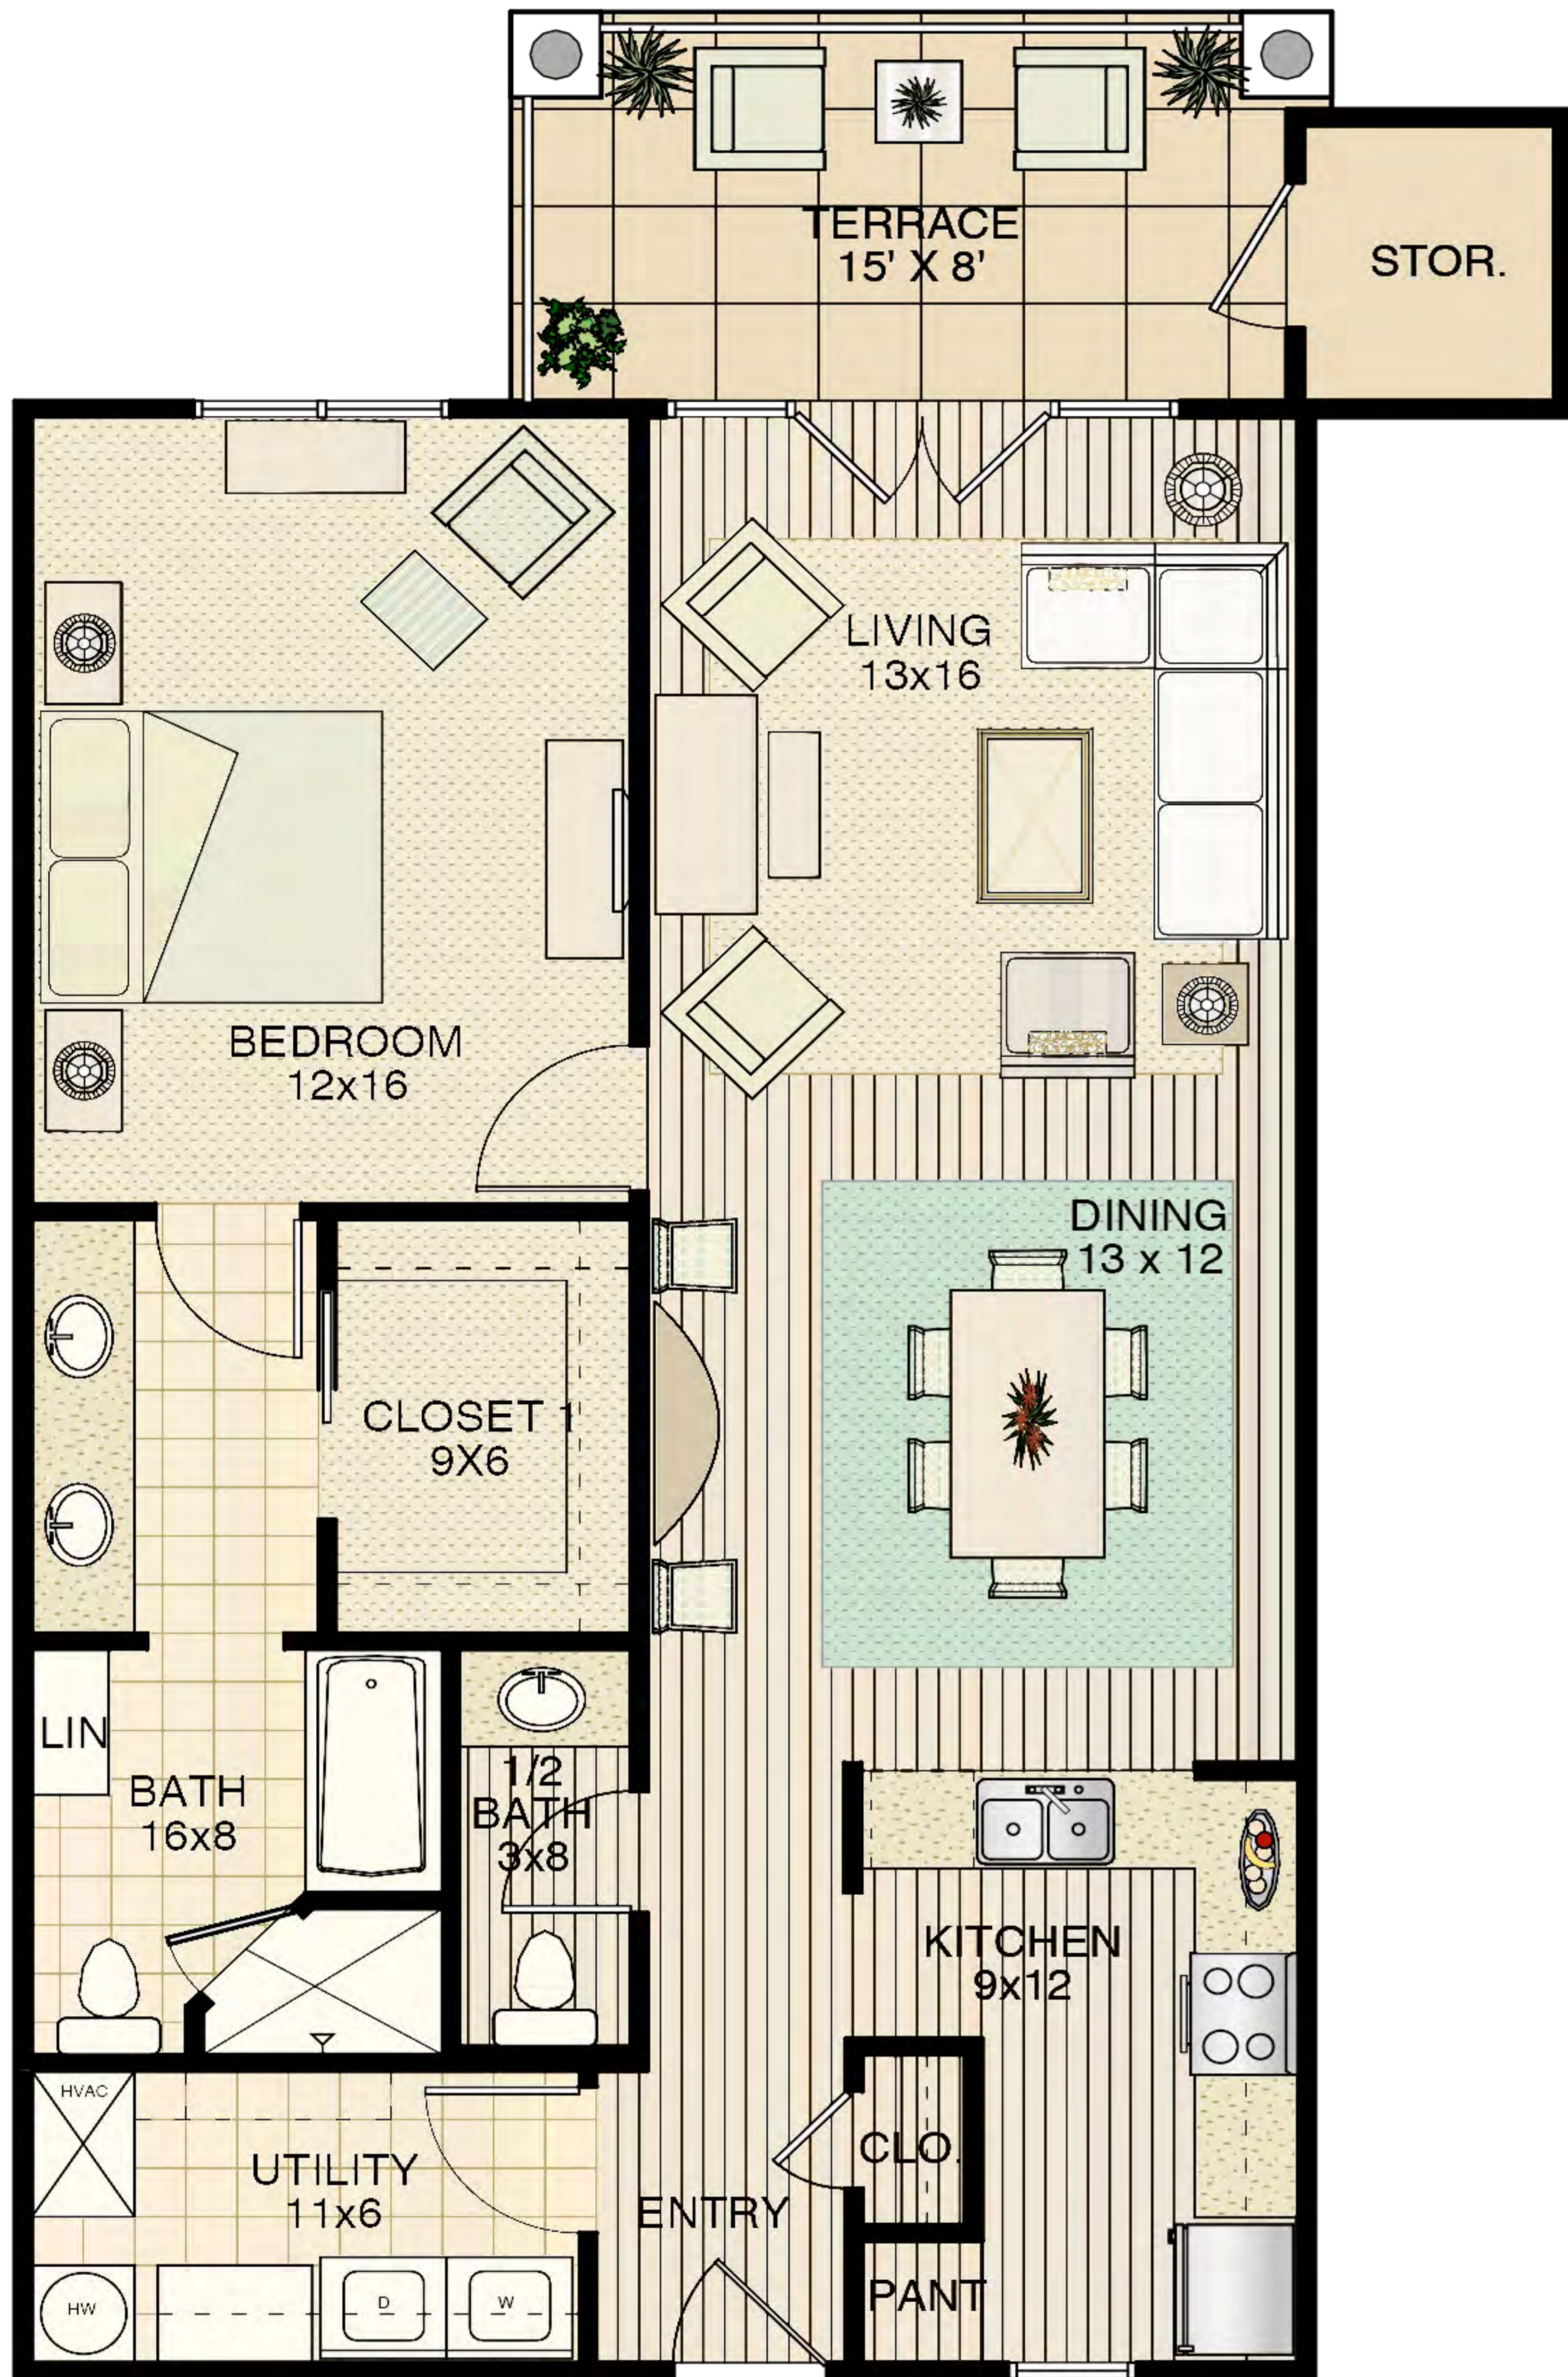

PLAN A: 1 BEDROOM/1.5 BATHROOM

INDOOR LIVING: 1,030 SQFT
OUTDOOR LIVING & STORAGE: 155 SQFT
TOTAL: 1,185 SQFT

* All renderings & measurements are intended as a general reference. Material, finishes, & layout of subject unit may be different than shown