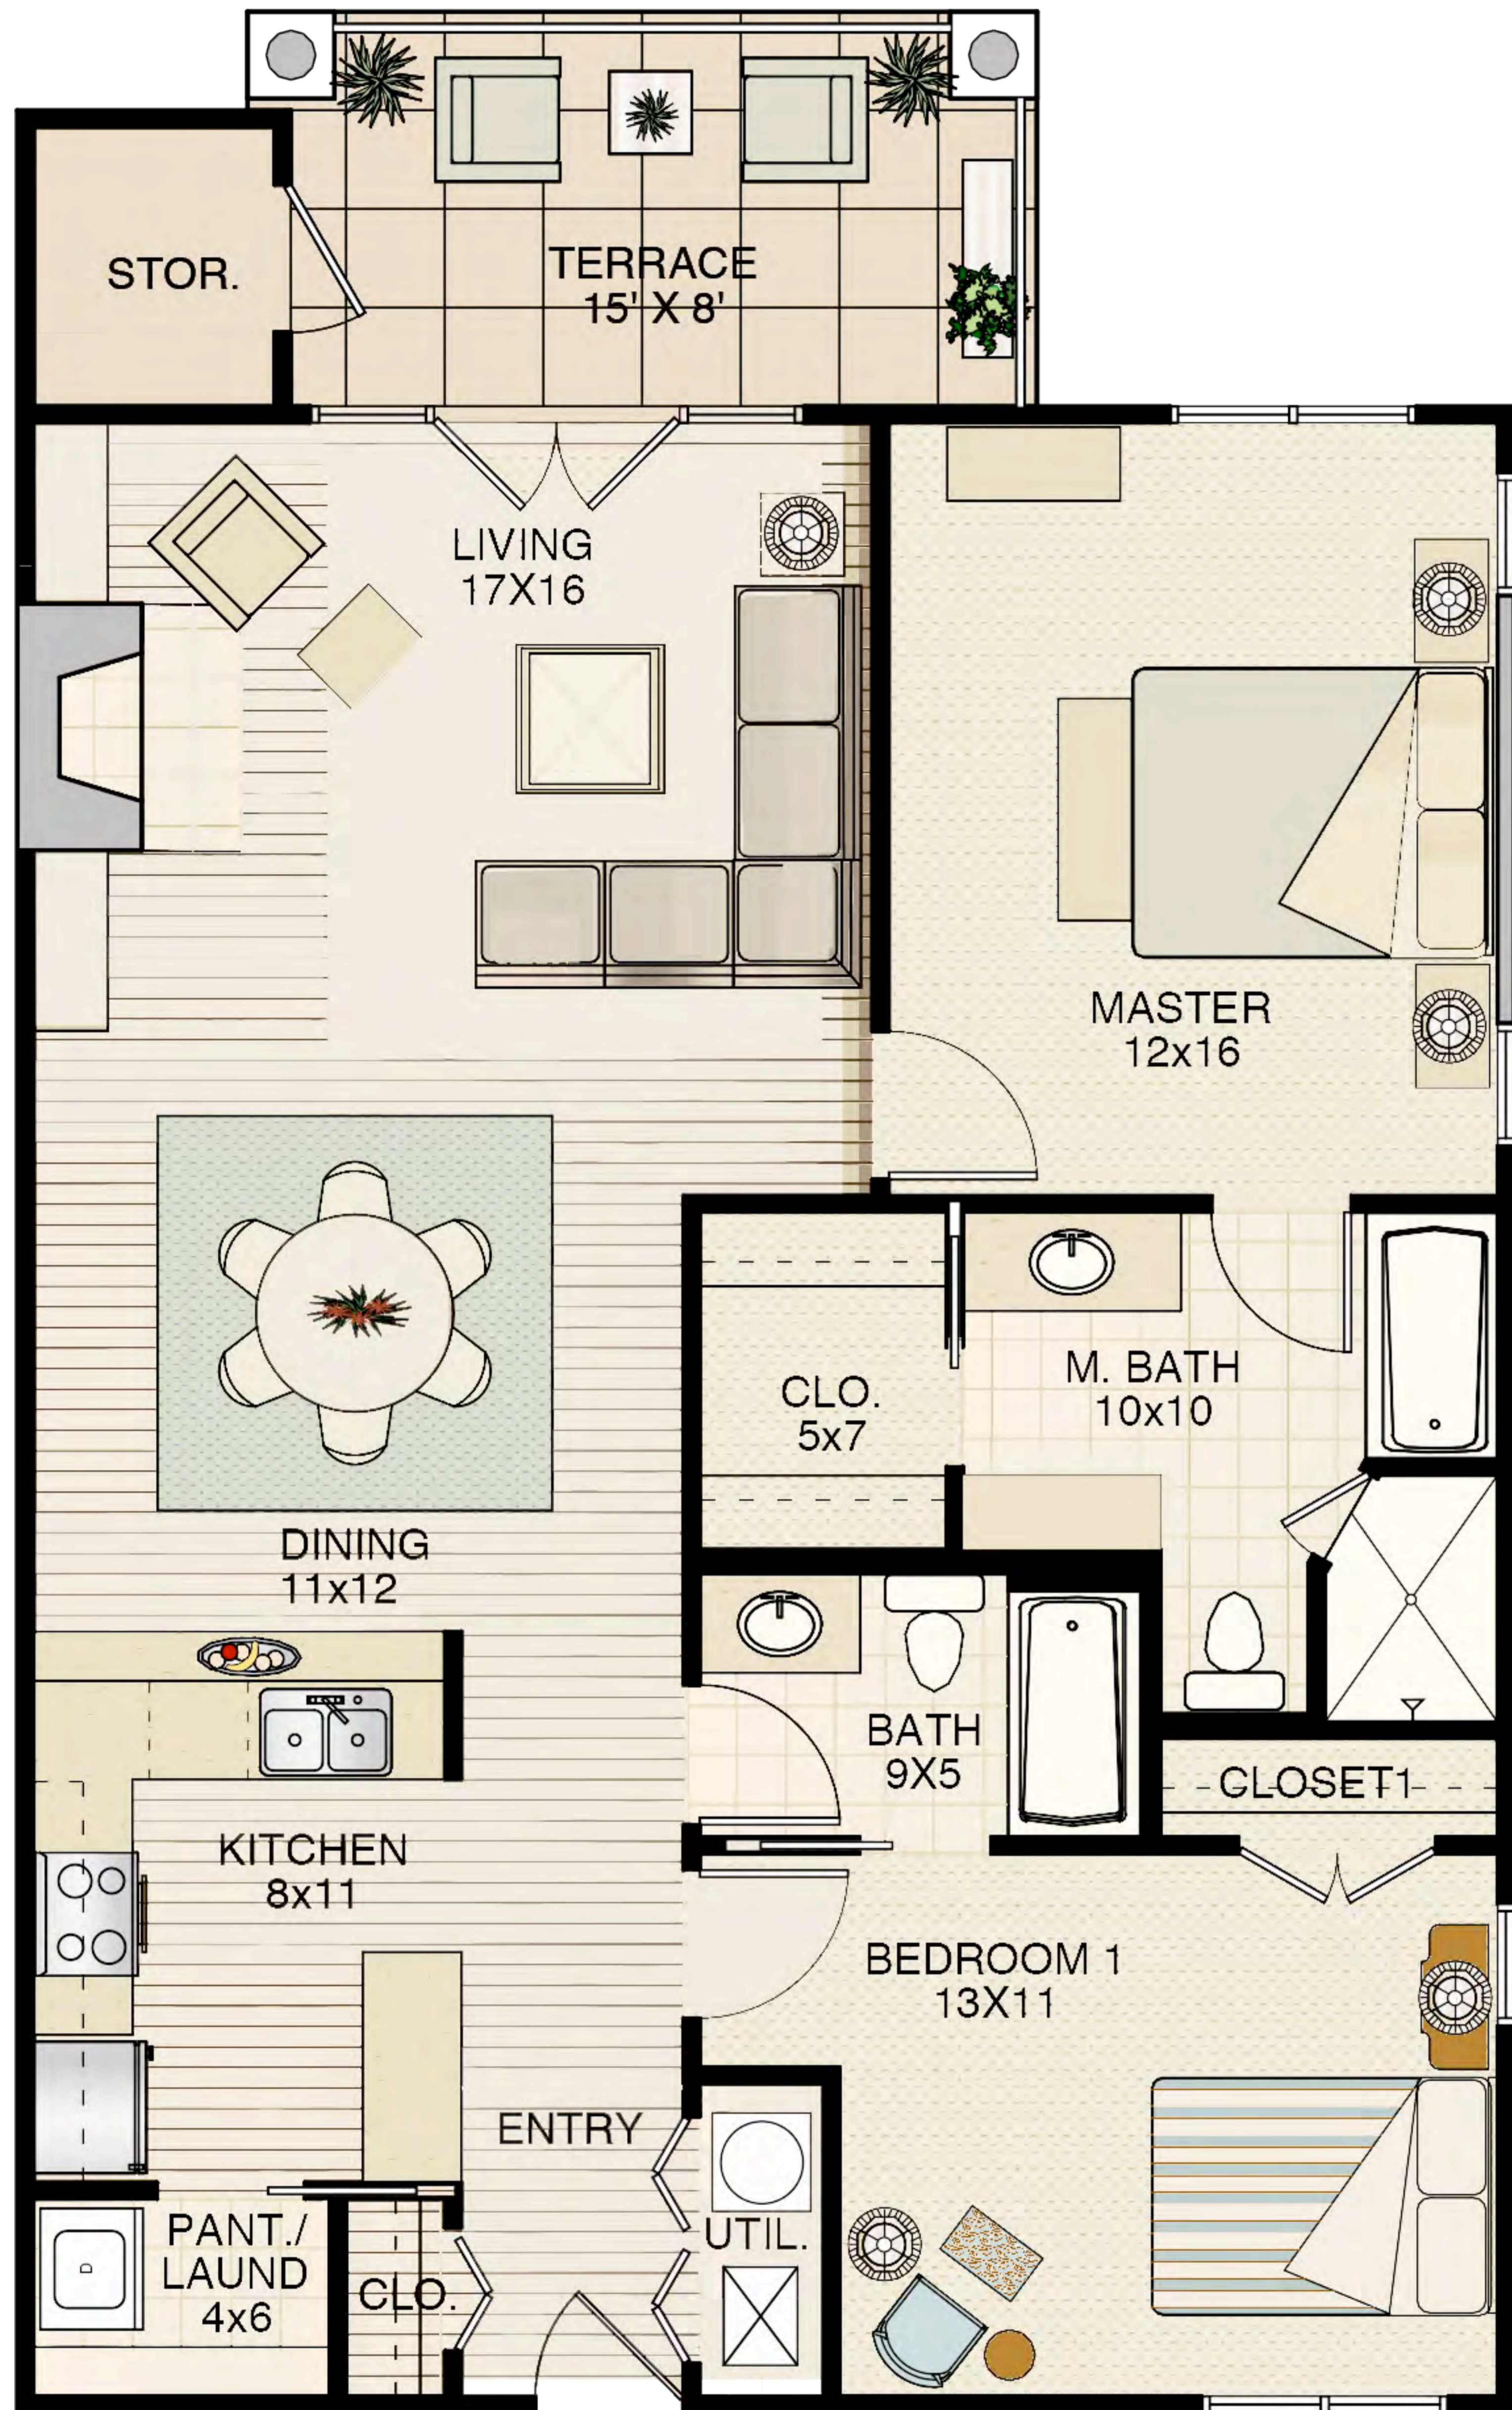

PLAN B: 2 BEDROOM / 2 BATHROOM

INTERIOR LIVING: 1,233 SQFT
 OUTDOOR LIVING & STORAGE: 156 SQFT
 TOTAL: 1,389 SQFT

* All renderings & measurements are intended as a general reference. Material, finishes, & layout of subject unit may be different than shown